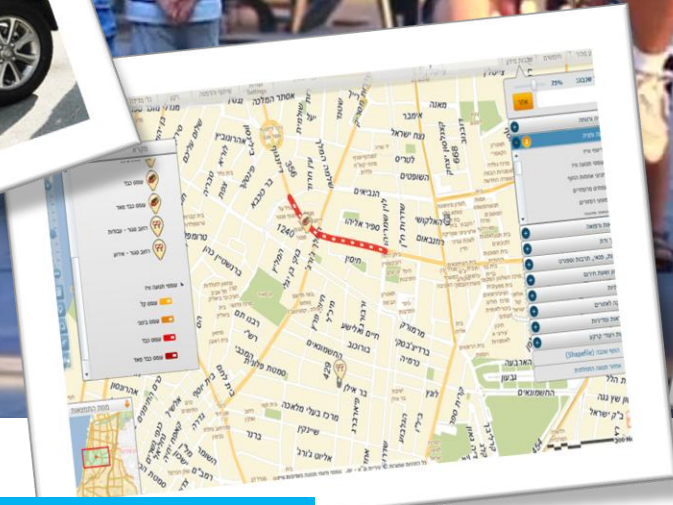

For example: Smart Transportation Silo

TEL AVIV NONSTOP CITY