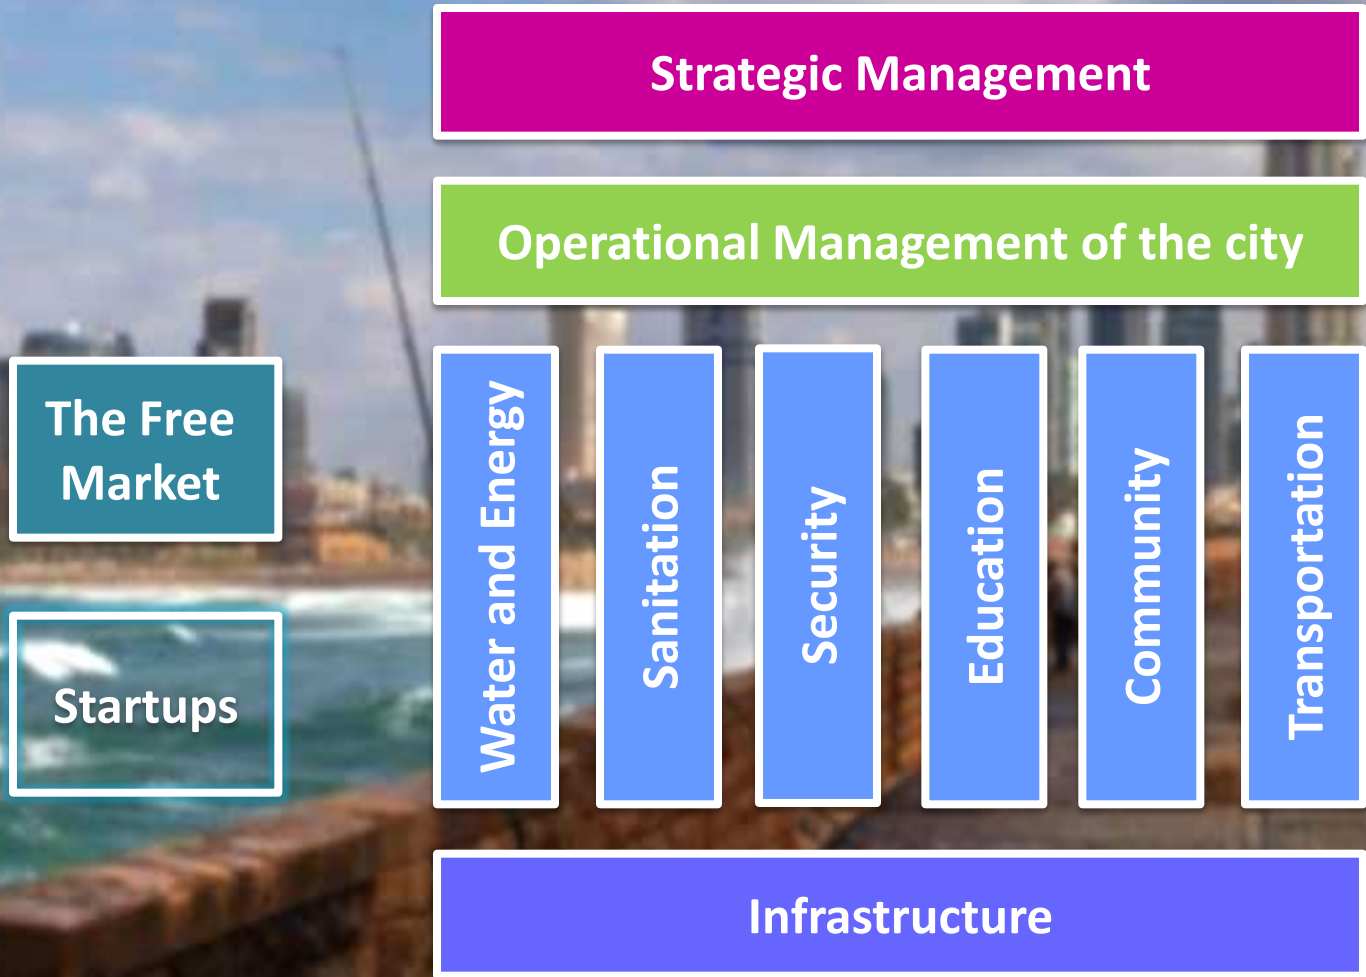

Smart City Implementation Model