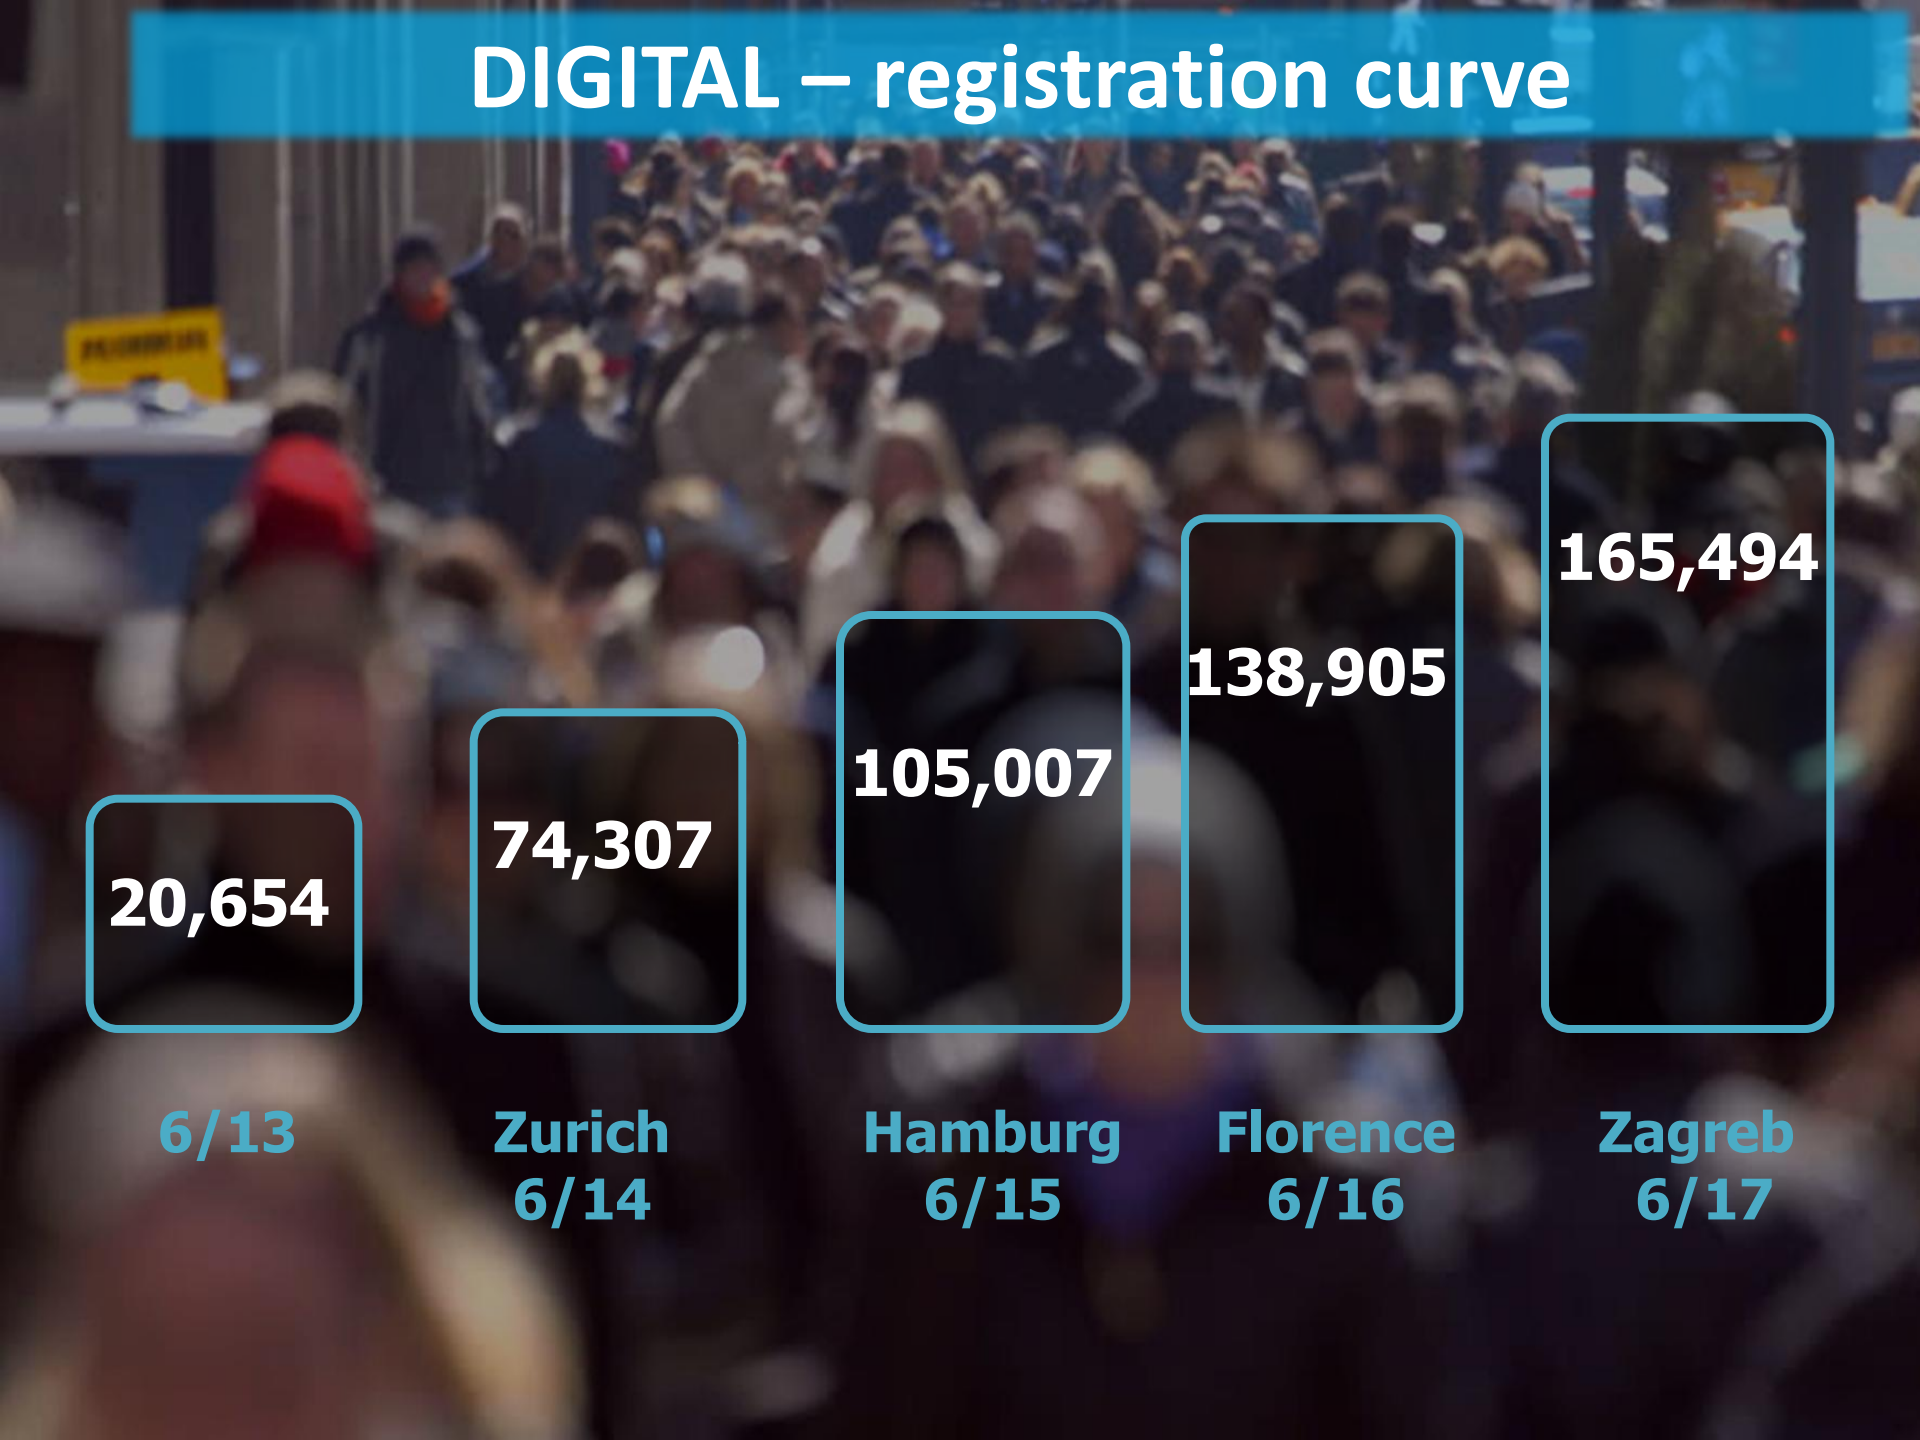

20,654

6/13

74,307

**Zurich
6/14**

105,007

**Hamburg
6/15**

138,905

**Florence
6/16**

165,494

**Zagreb
6/17**

DIGITAL – registration curve

22%

Average click
rate

41%

Average Open
rate

2015 in 41%