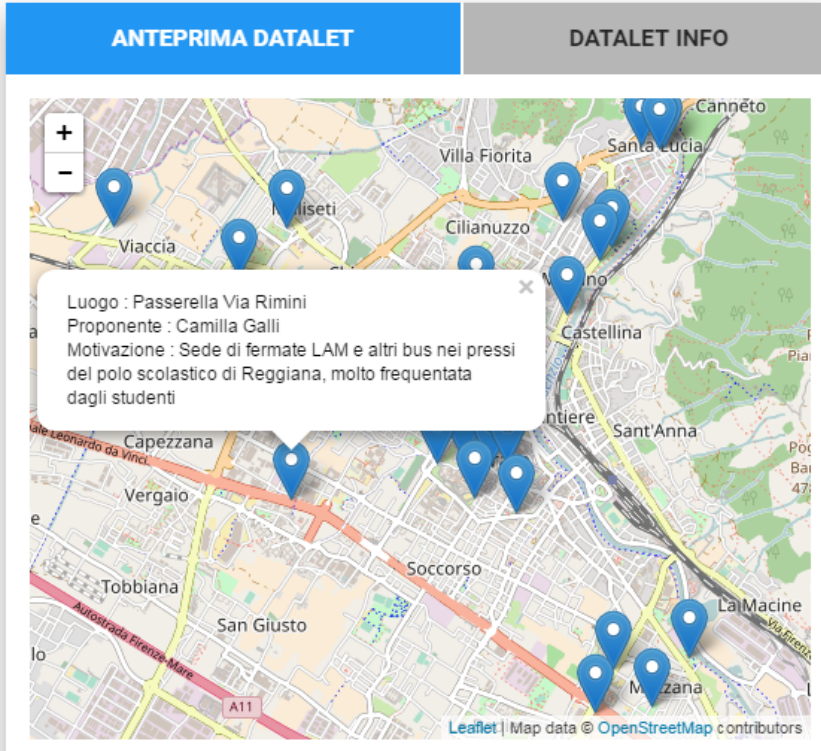

Show 50 entries

1 2

Search 0 of 0

NORMATIVA SUI DATI | TERMINI D'USO | FEEDBACK | TEST DI USABILITÀ | DOWNLOAD MANUALE UTENTE | VIDEO MANUALE UTENTE

Chat

Pilot in Prato - What's going on

Map with wi-fi hot spots, showing location, motivation and proposer's name

Nuovi hot spot wifi *Mapa con le proposte dei cittadini*

Source: <http://prato.routetopa.eu>

Location	Number
Squares - open places	9
Gardens - Parks	14
Sporting facilities	3
Cultural areas	4
Meeting areas	3